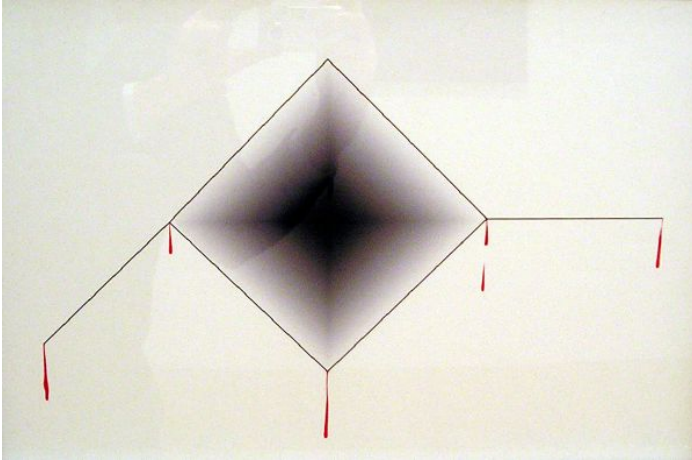

Wagner, James. Jameswagner.com. 22 Jan. 2005: Web.

Sterling Ruby

Sterling Ruby *Geometric Study* 2005 inkjet print with red pen on paper 13" x 19"

Sterling Ruby *90-Degree-Cryer* 2004 Lambda print mounted with sintra and plexiglas 20" x 25"

I've seen **Sterling Ruby's** work in **Foxy Production's** rooms **before**, and it pulls me in every time. I can't explain why. Even once inside, there seem to be so many questions unanswered; in fact I think that includes most of the questions, but you can tell he's very serious about asking. While I admit his investigations are of a kind which wouldn't occur to me, or perhaps to most any viewer, they manage to give his unique aesthetic an extraordinary intensity just for their being posed.

Yeah, I really like them.

One caution: The two images above don't manage to do justice to the actual work, on view in the gallery as part of a very good small group show, "Geo," until February 12.

[both images from Foxy Production]